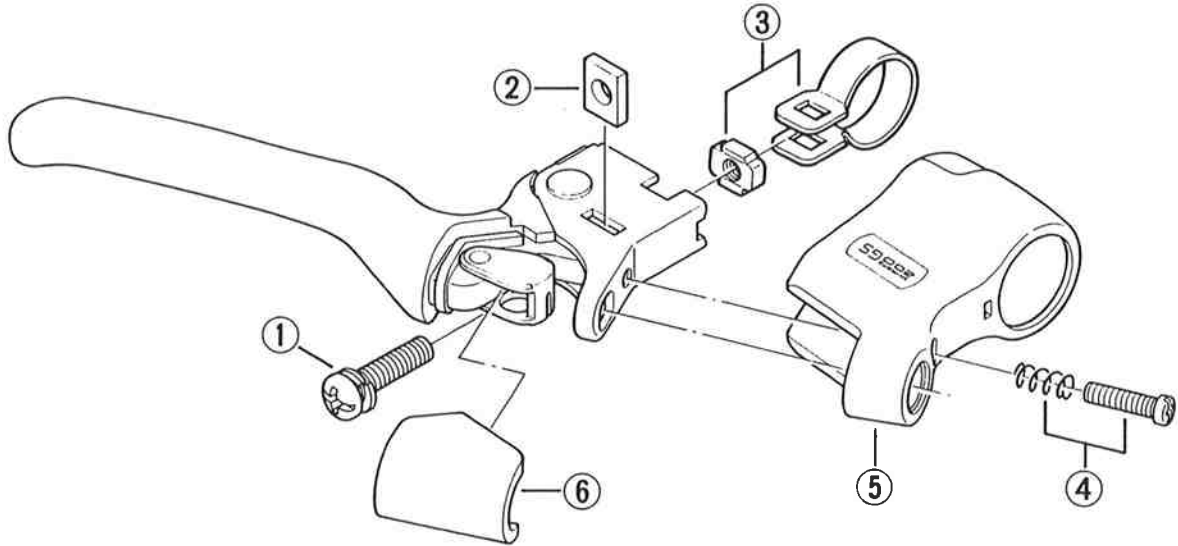

BL-M200-S Brake Lever SHIMANO 200GS

Q'TY	ITEM NO.	PART NO.	DESCRIPTION
	1	000 1504	Clamp Screw
	2	85T 0500	Plate
	3	880 9820	Clamp Band & Nut
	4	86M 9810	Grip Adjusting Screw (M4x16.4) & Spring
	5	86H 9801	Bracket Covers (Black / Pair)
	6	86N 0500	Wire Hooking Cap for Right
		86N 0600	Wire Hooking Cap for Left
	7	86U 9801	Cable Adjusting Bolt & Nut