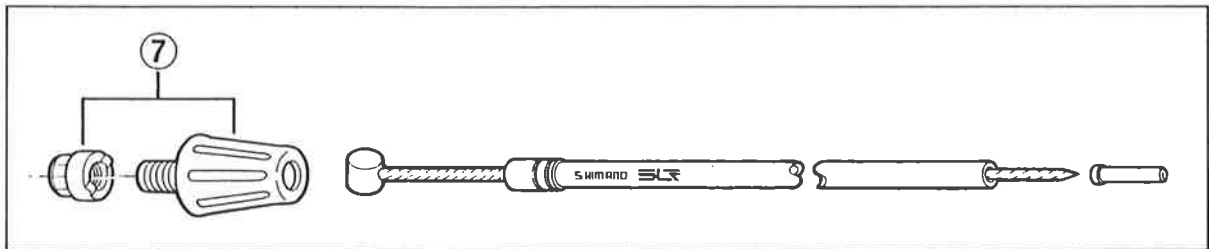

BL-M200-S Brake Lever SHIMANO 200GS

Q'TY	ITEM NO.	PART NO.	DESCRIPTION
	1	000 1504	Clamp Screw
	2	85T 0500	Plate
	3	880 9820	Clamp Band & Nut
	4	86M 9810	Grip Adjusting Screw (M4x16.4) & Spring
	5	86H 9801	Bracket Covers (Black / Pair)
	6	86N 0500	Wire Hooking Cap for Right
		86N 0600	Wire Hooking Cap for Left
	7	86U 9801	Cable Adjusting Bolt & Nut