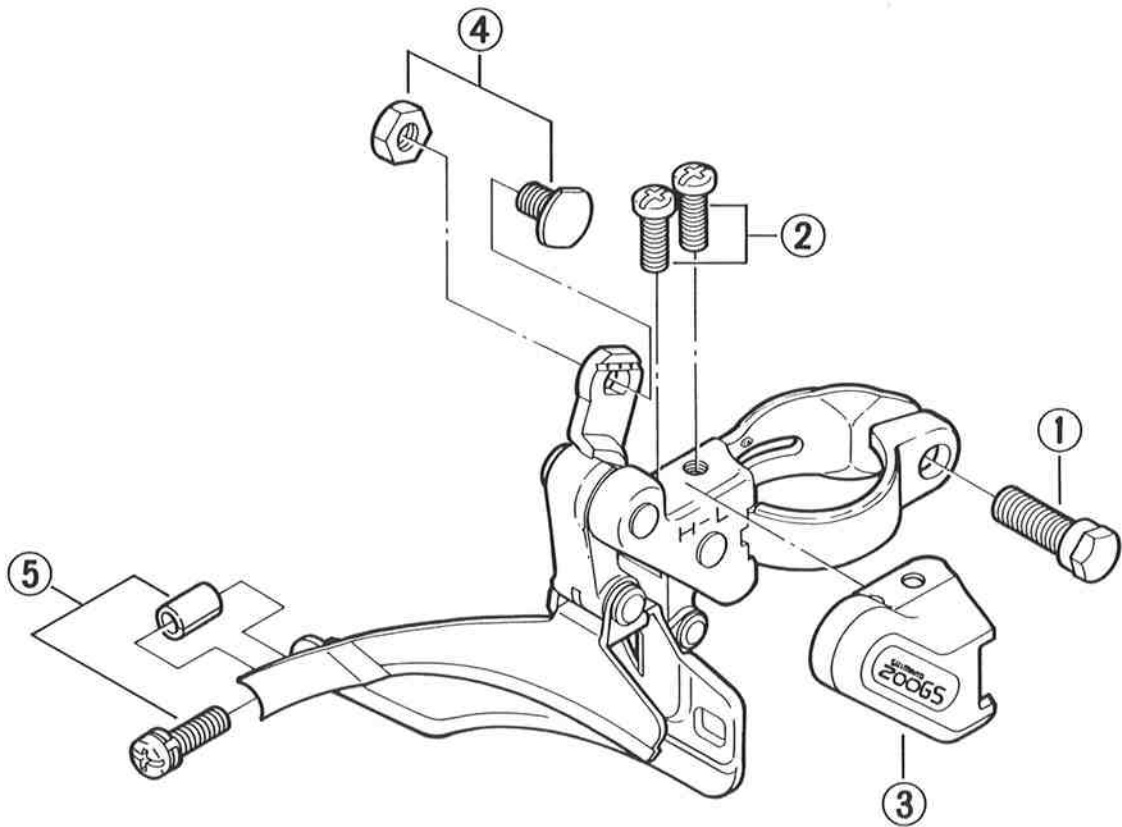

FD-M200 Front Derailleur SHIMANO 200GS / Narrow Type

FD-M201 Front Derailleur SHIMANO 200GS

Q'TY	ITEM NO.	PART NO.	DESCRIPTION
	1	576 1500	Clamp Bolt
	2	576 9810	Stroke Adjusting Screws (M4x13) 2pcs.
	3	56R 0300	Stroke Adjusting Plate
	4	576 9802	Cable Fixing Bolt & Nut
	5	57B 9801	Roller & Roller Fixing Screw