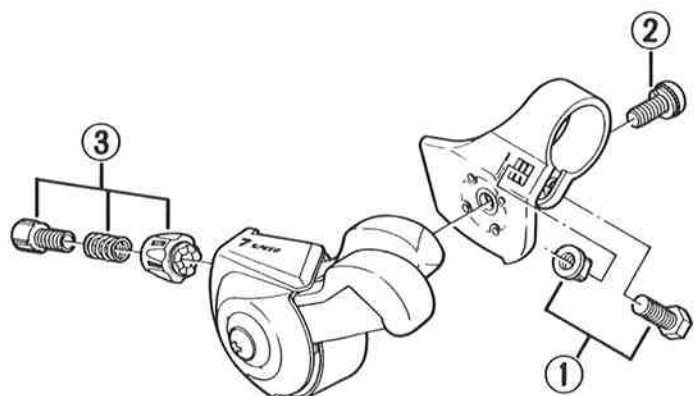

ST-M020 Rapidfire SHIMANO 200GS

ST-M020-C Rapidfire SHIMANO 200CX

For Left Hand

For Right Hand

Q'TY	ITEM NO.	PART NO.	DESCRIPTION
	* 1	66B 9807	Bracket Fixing Screw (M5 x 16) & Nut
	* 2	64F 9801	Shifting Lever Fixing Bolt (M5 x 12) w/Spring Washer
	* 3	66B 9803	Cable Adjusting Barrel Unit