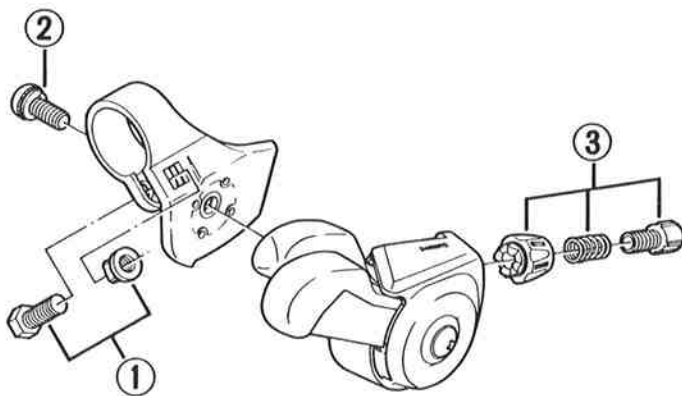

ST-M020 Rapidfire SHIMANO 200GS

ST-M020-C Rapidfire SHIMANO 200CX

For Left Hand

For Right Hand

Q'TY	ITEM NO.	PART NO.	DESCRIPTION
	* 1	66B 9807	Bracket Fixing Screw (M5 x 16) & Nut
	* 2	64F 9801	Shifting Lever Fixing Bolt (M5 x 12) w/Spring Washer
	* 3	66B 9803	Cable Adjusting Barrel Unit